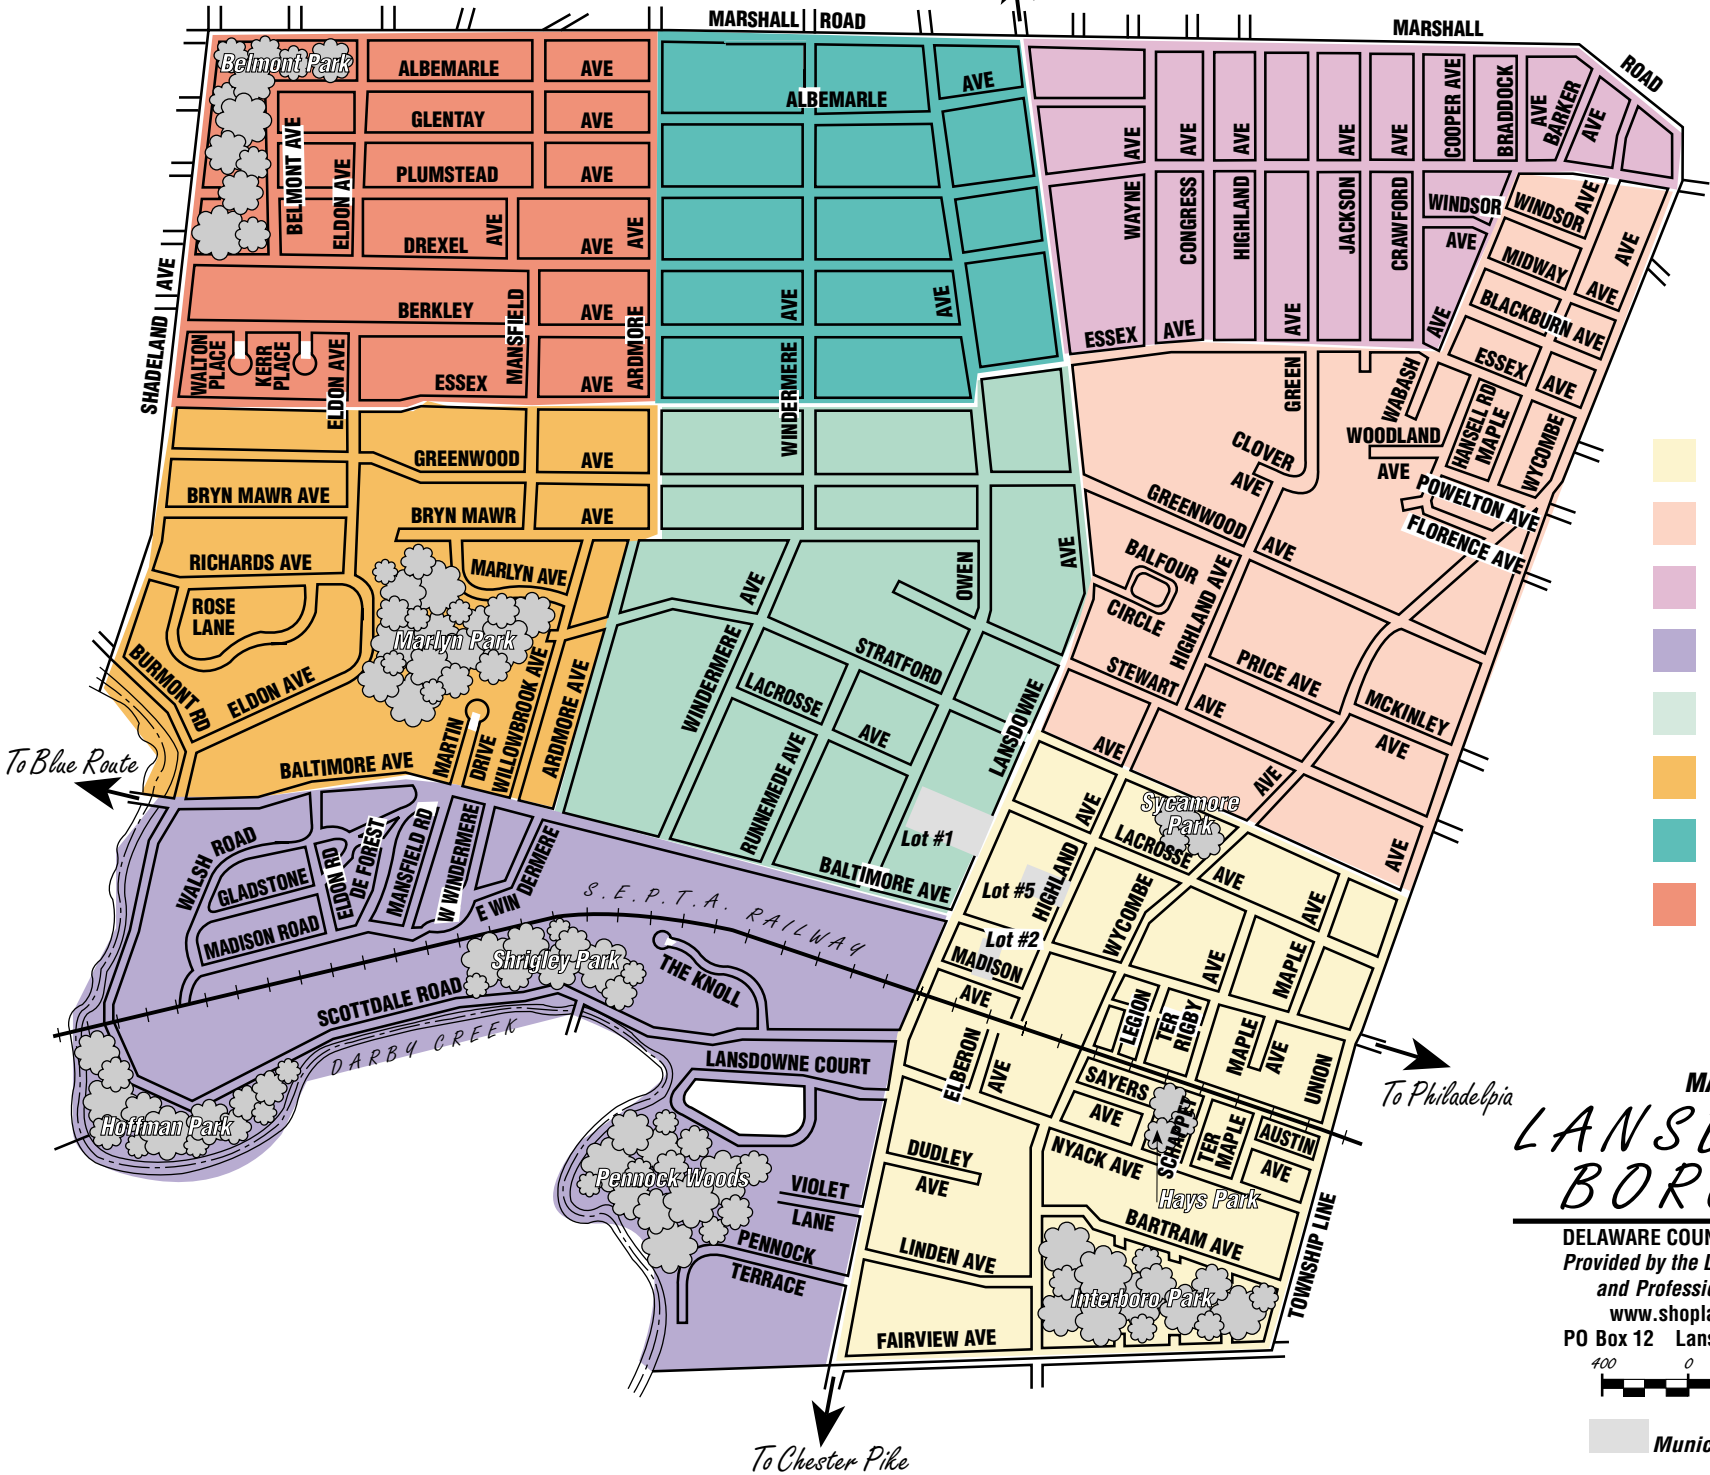

To West Chester Pike

- ROUTE 1
- ROUTE 2
- ROUTE 3
- ROUTE 4
- ROUTE 5
- ROUTE 6
- ROUTE 7
- ROUTE 8

MAP OF
LANSDOWNE
BOROUGH

DELAWARE COUNTY, PENNSYLVANIA
 Provided by the Lansdowne Business
 and Professional Association
www.shoplansdowne.com
 PO Box 12 Lansdowne, PA 19050

Municipal Parking Lots