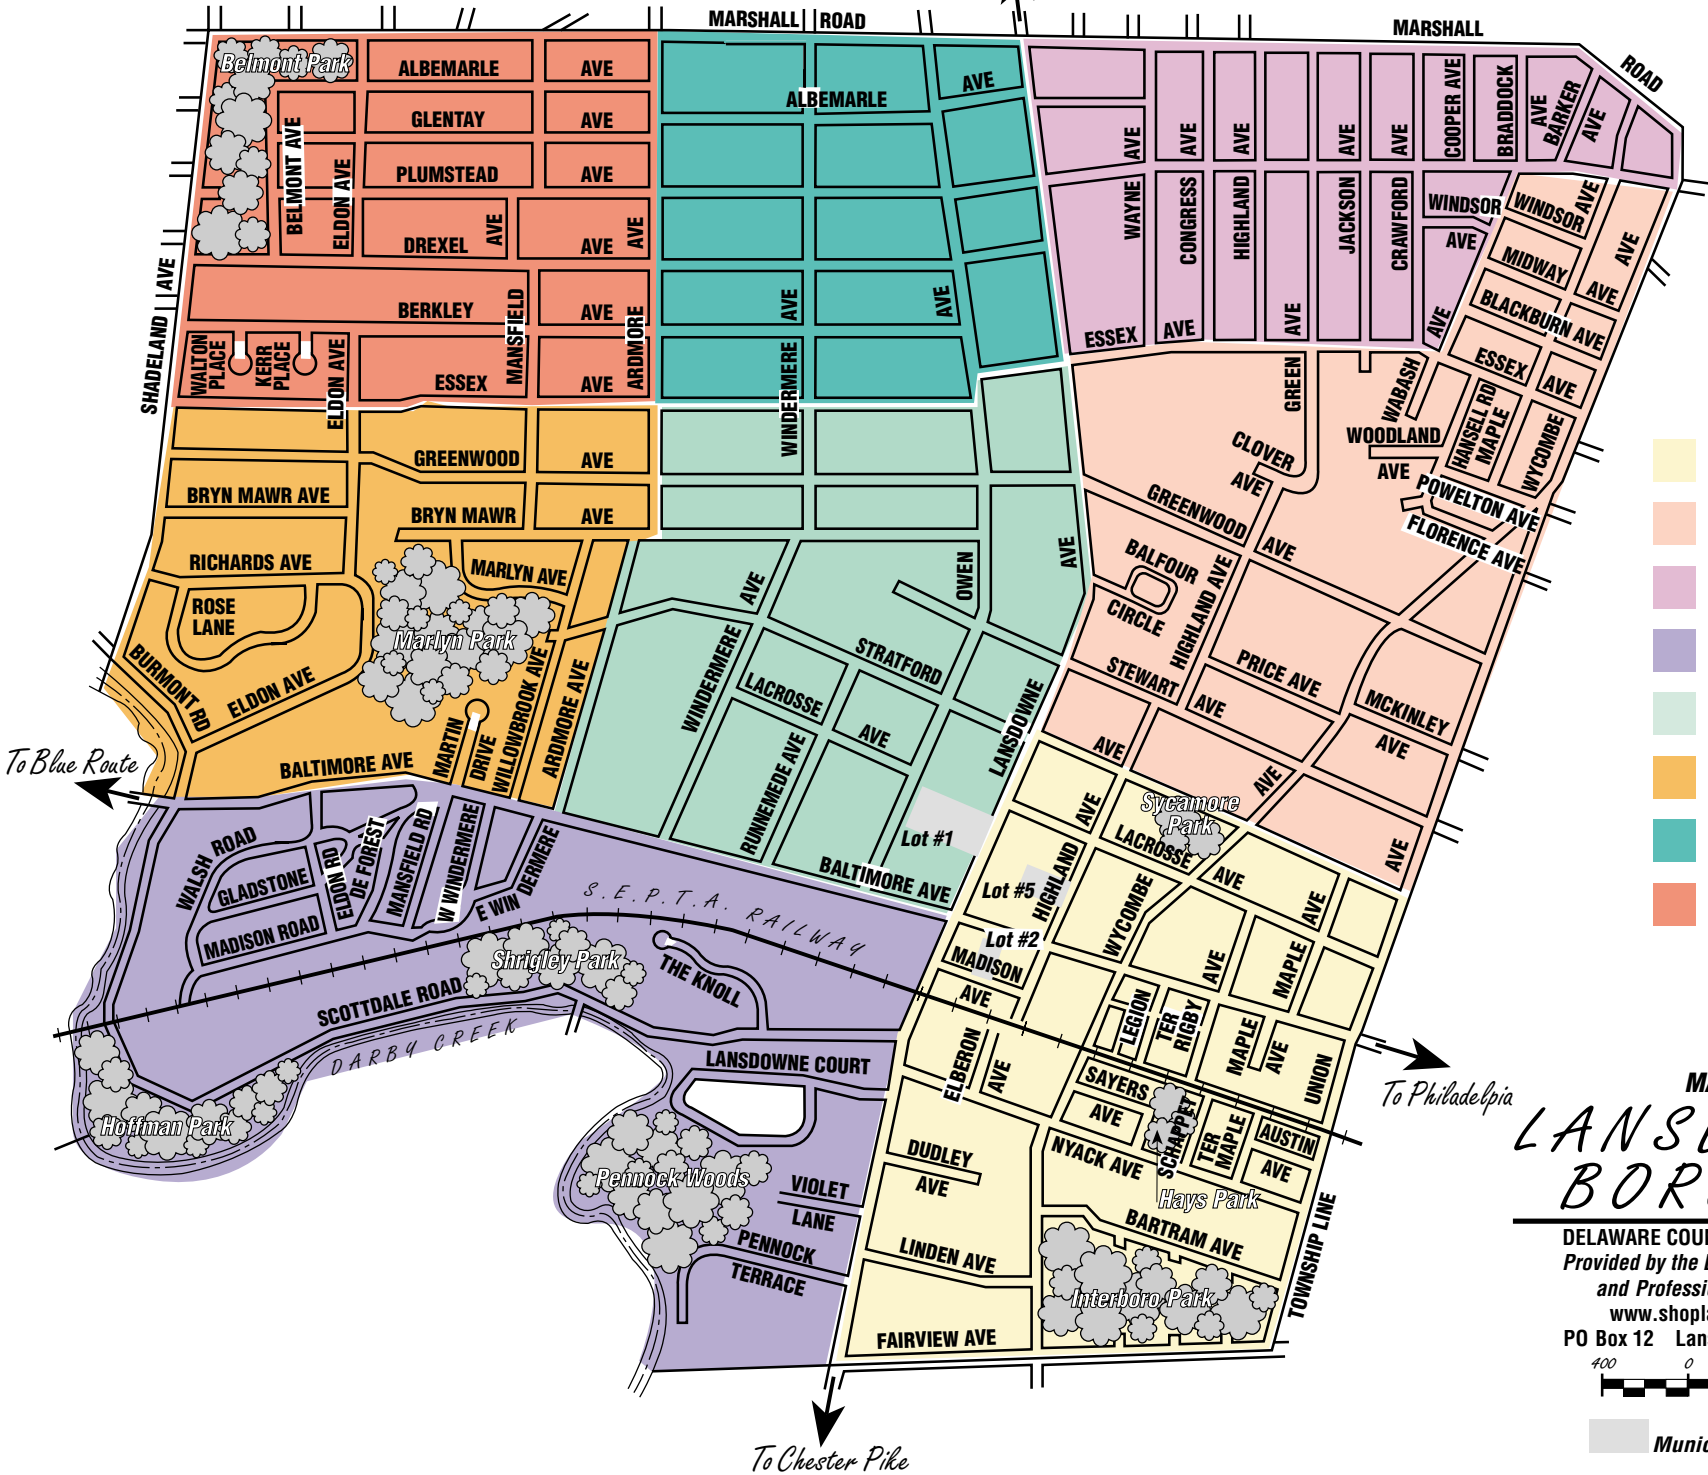

To West Chester Pike

- ROUTE 1
- ROUTE 2
- ROUTE 3
- ROUTE 4
- ROUTE 5
- ROUTE 6
- ROUTE 7
- ROUTE 8

MAP OF
LANSDOWNE
BOROUGH

DELAWARE COUNTY, PENNSYLVANIA
 Provided by the Lansdowne Business
 and Professional Association
www.shoplansdowne.com
 PO Box 12 Lansdowne, PA 19050

Municipal Parking Lots

To Chester Pike

To Philadelphia

To Blue Route